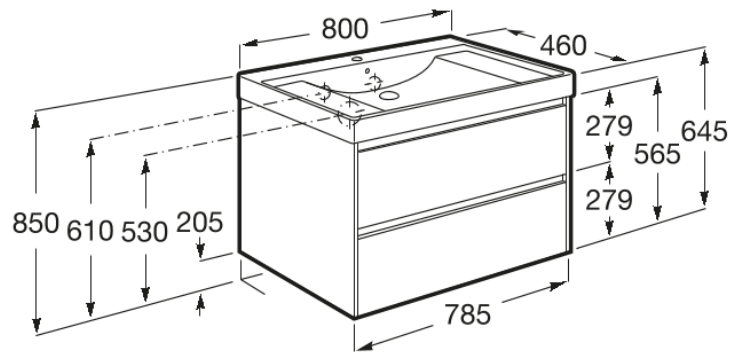

ONA

Unik - Base unit with two drawers and Fineceramic® basin

DIMENSIONS

Length	800 mm
Width	460 mm
Height	645 mm

COLOURS AND FINISHES

TECHNICAL DRAWINGS

FEATURES

Unik - Base unit with two drawers and Fineceramic® basin. Faucet not included.

Base unit / Closing and opening system: Soft close drawers

Base unit / Doors and drawers combination: 2 Drawers

Base unit / Internal dividers

Base unit / Structure: Drawers

Basin / Integrated shelf

Basin / Shelf position: On both sides

Basin / Taphole configuration: 1 Taphole in the middle

Basin Position: Central

Basin shape: Square

Dimensions / Basin and base unit / Length (mm): 800

Dimensions / Basin and base unit / Width (mm): 460

Dimensions / Basin and base unit / Height (mm): 645